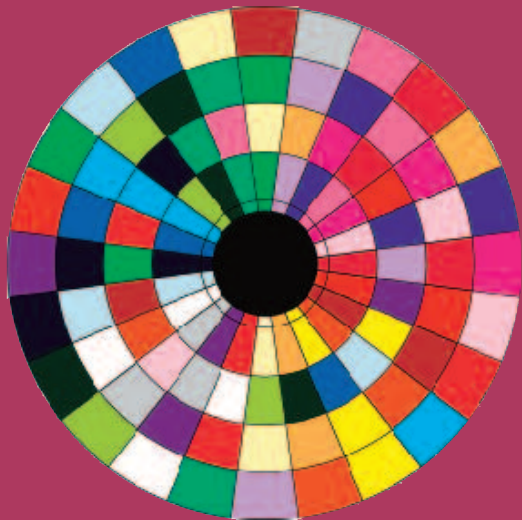

The Different Kind of Eye Reading